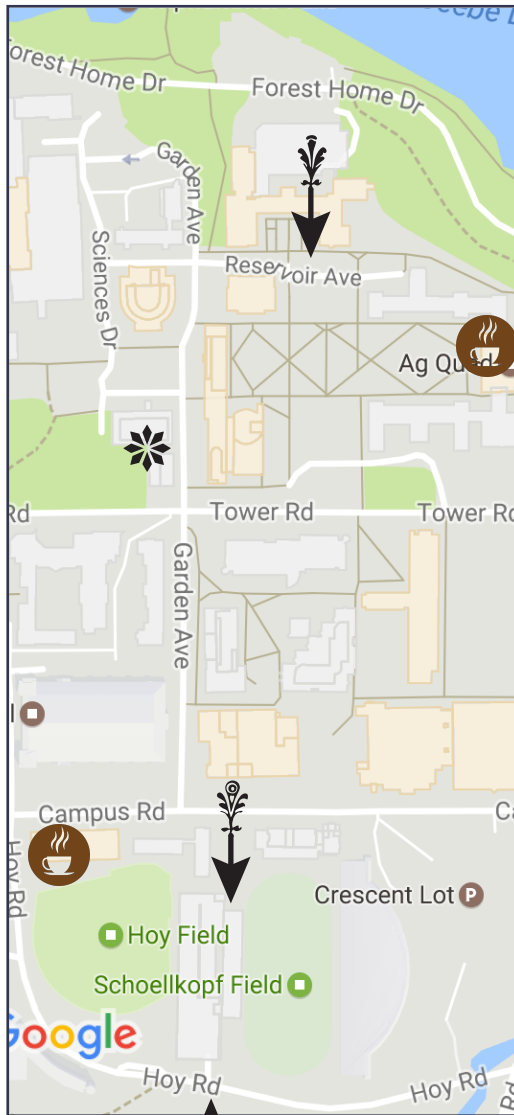

# The 54<sup>th</sup> Cornell Topology Festival May 11 – 13, 2018 Central Campus Map

## ✧ Malott Hall (Math Dept)

There is parking around the Math Dept, available on Sat and Sun. Read the signs carefully!

✧ ↓ Forest Home Parking Garage (for Sat/Sun)

✧ ↓ Shoellkopf Parking Garage (for Sat/Sun – and visitor passes available for Friday on Hoy Rd)

☕ Good coffee / espresso:  
on R: Manndible in Mann Library  
on L: Gimme Coffee in Gates Hall

Gorge trail →  
(to walk to Commons)

Area shown on left