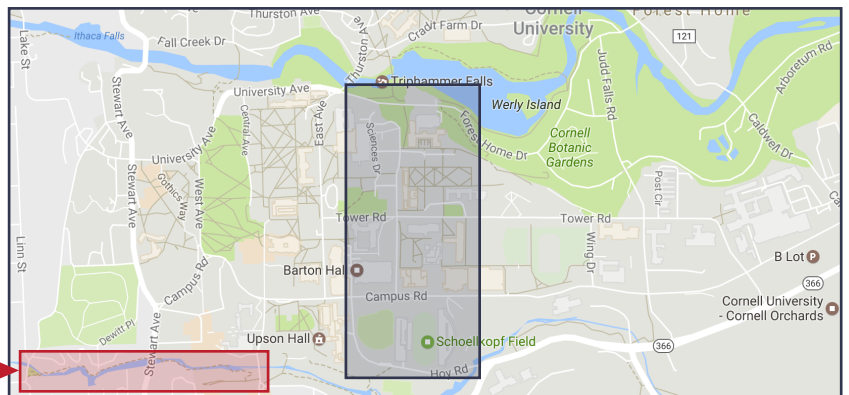

# The 54<sup>th</sup> Cornell Topology Festival May 11 – 13, 2018 Central Campus Map

## ✧ Malott Hall (Math Dept)

There is parking around the Math Dept, available on Sat and Sun. Read the signs carefully!

✧ ↓ Forest Home Parking Garage (for Sat/Sun)

✧ ↓ Shoellkopf Parking Garage (for Sat/Sun – and visitor passes available for Friday on Hoy Rd)

☕ Good coffee / espresso:  
on R: Manndible in Mann Library  
on L: Gimme Coffee in Gates Hall

Gorge trail →  
(to walk to Commons)

Area shown on left